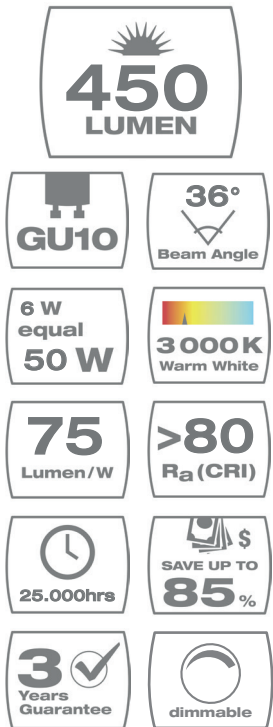

6 Watt Glass Spot • Lens Optic • Warm white • Dimmable

∅ 5 cm

5,2 cm

SG45F3D10B1M

No. of switches (on/off)	100.000x
Instant on	Yes
Dimmable	Yes
Packaging	1 piece in blister
EAN	0884620042004