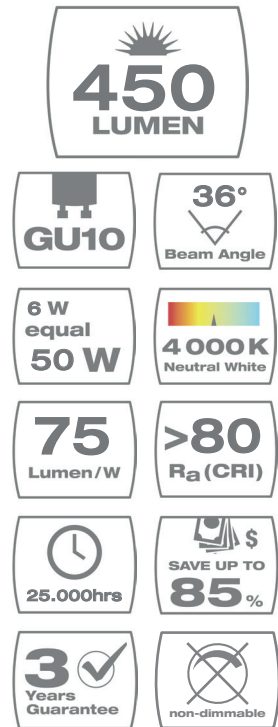

6 Watt Spot • Frosted • Neutral white • Non-dimmable

∅ 5 cm

5,4 cm

S45F4N10B1M

No. of switches (on/off)	100.000x
Instant on	Yes
Dimmable	No
Packaging	1 piece in blister
EAN	0884620042066