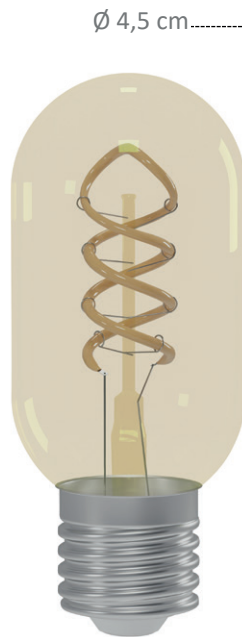

4 Watt T45 • Vintage • Warm white • Non-dimmable

Ø 4,5 cm

11 cm

FT24V1N27B1M

No. of switches (on/off)	30.000x
Instant on	Yes
Dimmable	No
Packaging	1 piece in blister
EAN	0884620043797