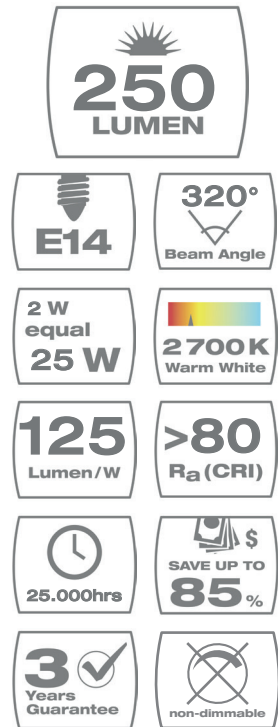

2 Watt Mini Globe • Frosted • Warm white • Non-dimmable

FM25C2N14B1M

No. of switches (on/off)	100.000x
Instant on	Yes
Dimmable	No
Packaging	1 piece in blister
EAN	0884620038922