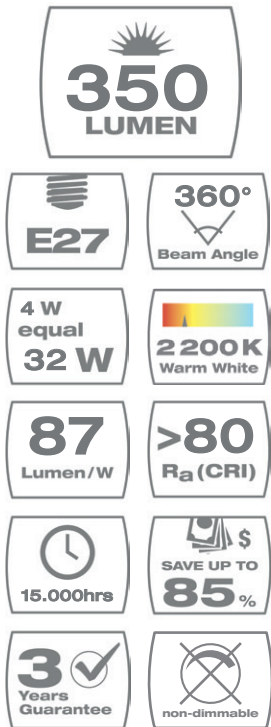

4 Watt Giant Glass BT180 • Vintage • Warm white • Non-dimmable

∅ 18 cm

38 cm

FGB35G2N27C1M

No. of switches (on/off)	100.000x
Instant on	Yes
Dimmable	No
Packaging	1 piece in cardbox
EAN	0884620048235