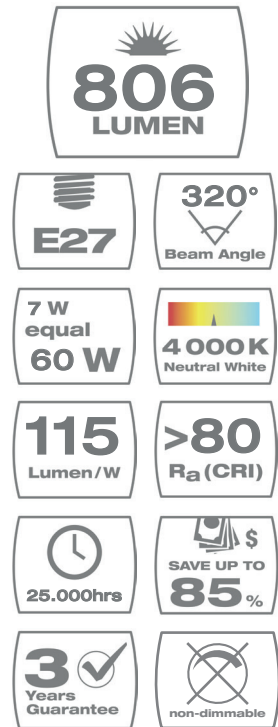

7 Watt A-Shape • Milky • Neutral white • Non-dimmable

∅ 6 cm

10,5 cm

FA80M4N27B1M

No. of switches (on/off)	100.000x
Instant on	Yes
Dimmable	No
Packaging	1 piece in blister
EAN	0884620042158