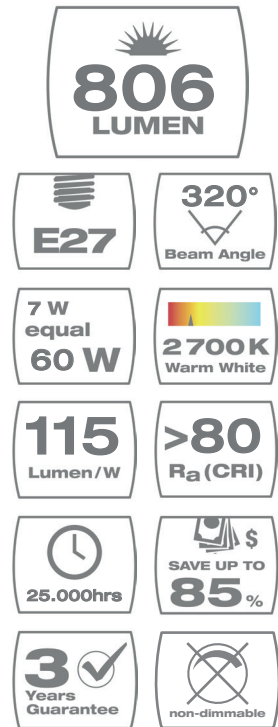

7 Watt A-Shape • Milky • Warm white • Non-dimmable

∅ 6 cm

10,5 cm

FA80M2N27B1M

No. of switches (on/off)	100.000x
Instant on	Yes
Dimmable	No
Packaging	1 piece in blister
EAN	0884620042189