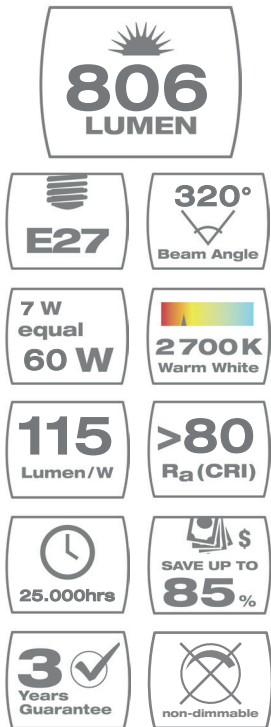

7 Watt A-Shape • Frosted • Warm white • Non-dimmable

∅ 6 cm

10,5 cm

FA80C2N27B1M

No. of switches (on/off)	100.000x
Instant on	Yes
Dimmable	No
Packaging	1 piece in blister
EAN	0884620038830