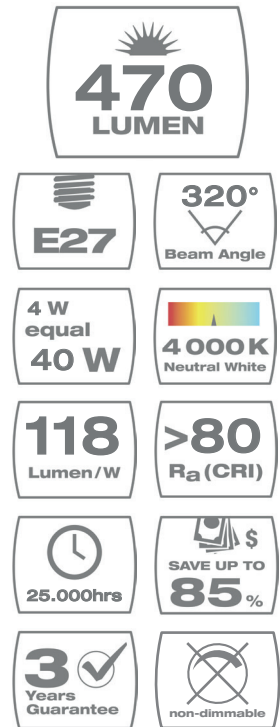

4 Watt A-Shape • Milky • Neutral white • Non-dimmable

∅ 6 cm

10,5 cm

FA47M4N27B1M

| | |
|--------------------------|--------------------|
| No. of switches (on/off) | 100.000x |
| Instant on | Yes |
| Dimmable | No |
| Packaging | 1 piece in blister |
| EAN | 0884620042127 |