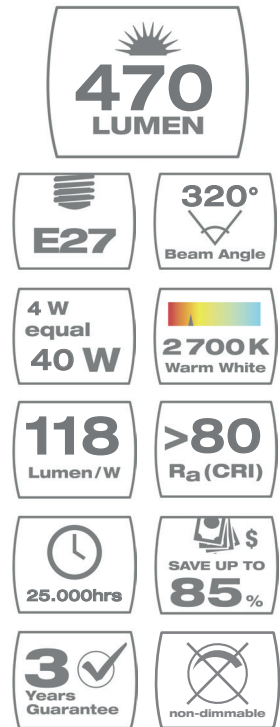

4 Watt A-Shape • Milky • Warm white • Non-dimmable

∅ 6 cm

10,5 cm

FA47M2N27B1M

No. of switches (on/off)	100.000x
Instant on	Yes
Dimmable	No
Packaging	1 piece in blister
EAN	0884620042097