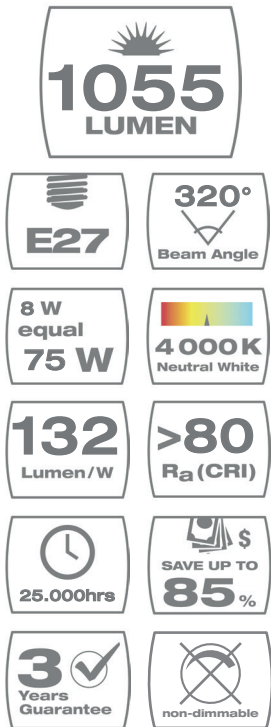

8 Watt A-Shape • Milky • Neutral white • Non-dimmable

∅ 6 cm

10,5 cm

FA10M4N27B1M

No. of switches (on/off)	100.000x
Instant on	Yes
Dimmable	No
Packaging	1 piece in blister
EAN	0884620042301