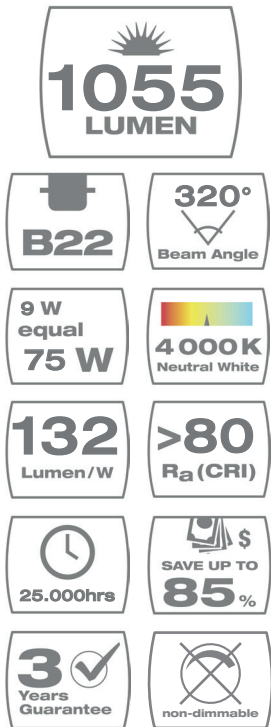

## 9 Watt A-Shape • Milky • Neutral white • Non-dimmable

∅ 6 cm

10,5 cm

### FA10M4N22B1M

No. of switches (on/off)	100.000x
Instant on	Yes
Dimmable	No
Packaging	1 piece in blister
EAN	0884620042219