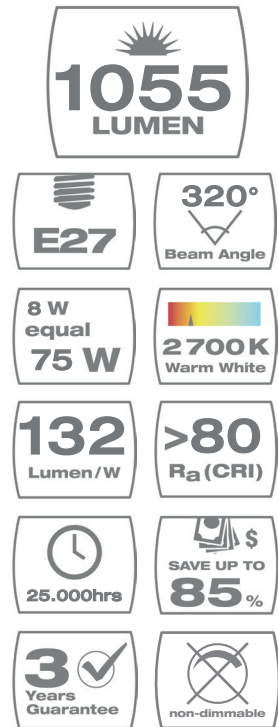

8 Watt A-Shape • Milky • Warm white • Non-dimmable

∅ 6 cm

10,5 cm

FA10M2N27B1M

No. of switches (on/off)	100.000x
Instant on	Yes
Dimmable	No
Packaging	1 piece in blister
EAN	0884620042271