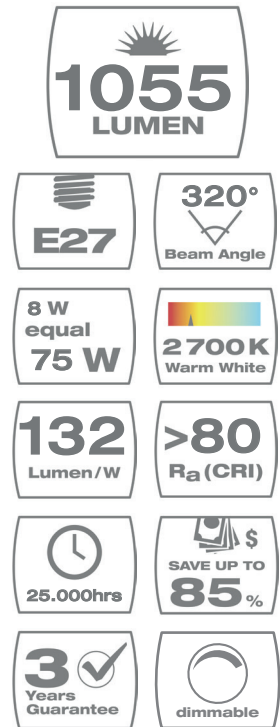

## 8 Watt A-Shape • Milky • Warm white • Dimmable

∅ 6 cm

10,5 cm

### FA10M2D27B1M

No. of switches (on/off)	100.000x
Instant on	Yes
Dimmable	Yes
Packaging	1 piece in blister
EAN	0884620042332