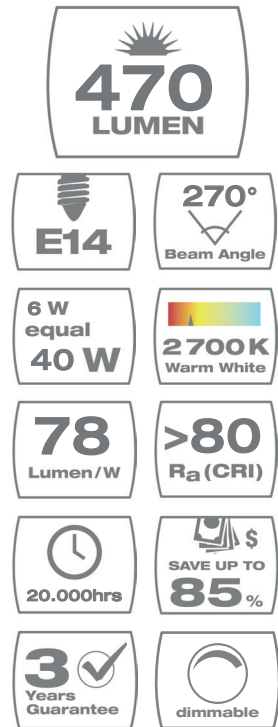

6 Watt Candle • Frosted • Warm white • Dimmable

10 cm

C47F2D14B1M

No. of switches (on/off)	100.000x
Instant on	Yes
Dimmable	Yes
Packaging	1 piece in blister
EAN	0884620041977