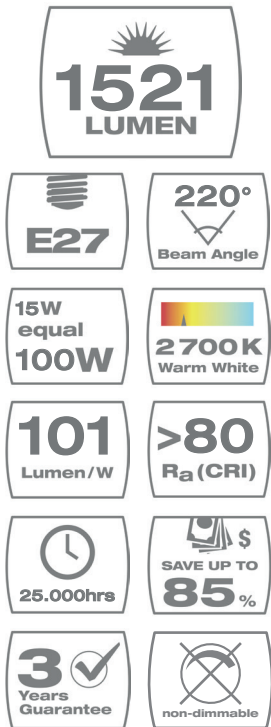

15 Watt A-Shape • Frosted • Warm white • Non-dimmable

∅ 6 cm

11 cm

A15F2N27B1M

No. of switches (on/off)	100.000x
Instant on	Yes
Dimmable	No
Packaging	1 piece in blister
EAN	0884620040789